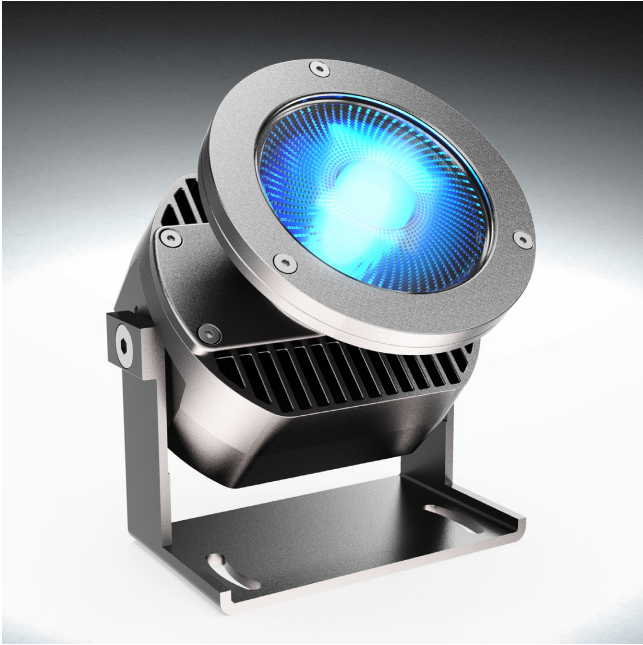

D 100 RGBW IP20 Class 2

1 x high-power RGBW LED cluster with ultra narrow beam lens

Interior LED spotlight range

D 100 IP20 Spotlight with 1 x high-power RGBW LED cluster array comprising of 4 x RGBW LEDs, with ultra narrow beam collimator lens

Interior LED spotlight range with integral LV DC to DC driver or remote AC to DC driver and extremely narrow beam for highly controlled, creative decorative lighting effects

Product description:

The D 100 IP20 spotlight range has been developed for use in architectural lighting applications where powerful, highly controlled lighting effects are required from a compact luminaire

Each spotlight comprises of: 1 x high-power RGBW LED cluster array comprising of 4 x RGBW LEDs, with Gaggione LLC06U collimator lens with ultra narrow spot beam

Up to 10 Watts per spotlight

Rotatable in two axes using the adjustable angle brackets. Other mounting brackets are also available including custom designs to meet project requirements

Satin black, satin white or any RAL paint colour finish

Custom anti-glare snoot accessories can be specified - ensuring excellent visual comfort

Product Code	IP	LED Type	LED Colour or white LED Colour Temp.(K)	CRI	Optics (°)	Anti-glare snoot	Fixing Type	Finish
D 100 IP20 ULTRA NARROW LENS RGBW REMOTE DRIVER	20	LUMILEDS: Cluster of 4x LUXEON Z or CZ LEDs - RGBW	Specify colour / colour temp. for each of the 4 LEDs in the LED cluster array:		70	Gaggione LLC06U Ultra narrow lens: Luxeon Z LEDs: 5.8° Luxeon CZ LEDs: 6.2°	Adjustable angle Fixed angle Custom height adjustable angle (specify leg height) Custom solution	Black White Any RAL colour
D 100 IP20 ULTRA NARROW LENS RGBW INTEGRAL DRIVER			Far Red, Deep Red, Red, Red-Orange, Amber, PC Amber, Mint, Lime, Green, Cyan, Blue, Royal Blue, Violet	22=2,200k 27=2,700k 30=3,000k 35=3,500k 40=4,000k 50=5,000k 57=5,700k 65=6,500k	80 90			