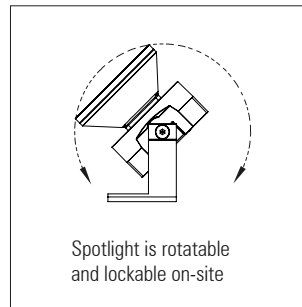

Interior LED spotlight range with integral LV DC to DC driver or remote AC to DC driver and extremely narrow beam for highly controlled, creative decorative lighting effects

Product description:

The D 100 IP20 spotlight range has been developed for use in architectural lighting applications where powerful, highly controlled lighting effects are required from a compact luminaire

Each spotlight comprises of: 1 x high-power RGBW LED cluster array comprising of 4 x RGBW LEDs, with Gaggione LLC06U collimator lens with ultra narrow spot beam

Up to 10 Watts per spotlight

Rotatable in two axes using the adjustable angle brackets. Other mounting brackets are also available including custom designs to meet project requirements

Satin black, satin white or any RAL paint colour finish

Custom anti-glare snoot accessories can be specified - ensuring excellent visual comfort

Product Code	IP	LED Type	LED Colour or white LED Colour Temp.(K)	CRI	Optics (°)	Anti-glare snoot	Fixing Type	Finish
D 100 IP20 ULTRA NARROW LENS RGBW REMOTE DRIVER	20	LUMILEDS: Cluster of 4x LUXEON Z or CZ LEDs - RGBW	Specify colour / colour temp. for each of the 4 LEDs in the LED cluster array:		70	Gaggione LLC06U Ultra narrow lens: Luxeon Z LEDs: 5.8° Luxeon CZ LEDs: 6.2°	Adjustable angle Fixed angle Custom height adjustable angle (specify leg height) Custom solution	Black White Any RAL colour
D 100 IP20 ULTRA NARROW LENS RGBW INTEGRAL DRIVER			Far Red, Deep Red, Red, Red-Orange, Amber, PC Amber, Mint, Lime, Green, Cyan, Blue, Royal Blue, Violet	22=2,200k 27=2,700k 30=3,000k 35=3,500k 40=4,000k 50=5,000k 57=5,700k 65=6,500k	80 90			