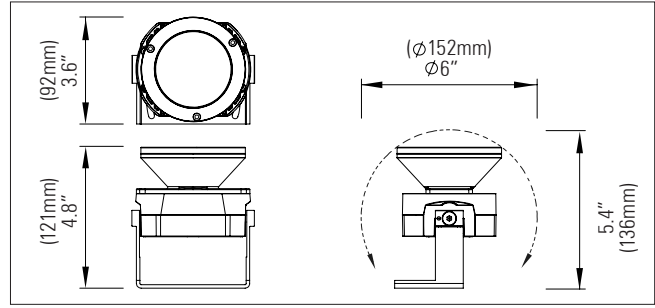

D 100 RGBW IP20 Class 2

1 x high-power RGBW LED cluster with ultra narrow beam lens

Interior LED spotlight range

D 100 IP20 Spotlight with 1 x high-power RGBW LED cluster array comprising of 4 x RGBW LEDs, with ultra narrow beam collimator lens

Interior LED spotlight range with integral LV DC to DC driver or remote AC to DC driver and extremely narrow beam for highly controlled, creative decorative lighting effects

Product description:

The D 100 IP20 spotlight range has been developed for use in architectural lighting applications where powerful, highly controlled lighting effects are required from a compact luminaire

Each spotlight comprises of: 1 x high-power RGBW LED cluster array comprising of 4 x RGBW LEDs, with Gaggione LLC06U collimator lens with ultra narrow spot beam

Up to 10 Watts per spotlight

Rotatable in two axes using the adjustable angle brackets. Other mounting brackets are also available including custom designs to meet project requirements