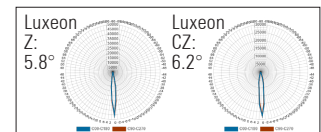

Each spotlight comprises of: 1 x high-power RGBW LED cluster array comprising of 4 x RGBW LEDs, with Gaggione LLC06U collimator lens with ultra narrow spot beam

Up to 10 Watts per spotlight

Rotatable in two axes using the adjustable angle brackets. Other mounting brackets are also available including custom designs to meet project requirements

Satin black, satin white or any RAL paint colour finish

Custom anti-glare snoot accessories can be specified - ensuring excellent visual comfort

Product Code	IP	LED Type	LED Colour or white LED Colour Temp.(K)	CRI	Optics (°)	Anti-glare snoot	Fixing Type	Finish
D 100 IP20 ULTRA NARROW LENS RGBW REMOTE DRIVER	20	LUMILEDS: Cluster of 4x LUXEON Z or CZ LEDs - RGBW	Specify colour / colour temp. for each of the 4 LEDs in the LED cluster array:		70	Gaggione LLC06U Ultra narrow lens: Luxeon Z LEDs: 5.8° Luxeon CZ LEDs: 6.2°	Adjustable angle Fixed angle Custom height adjustable angle (specify leg height) Custom solution	Black White Any RAL colour
D 100 IP20 ULTRA NARROW LENS RGBW INTEGRAL DRIVER			Far Red, Deep Red, Red, Red-Orange, Amber, PC Amber, Mint, Lime, Green, Cyan, Blue, Royal Blue, Violet	22=2,200k 27=2,700k 30=3,000k 35=3,500k 40=4,000k 50=5,000k 57=5,700k 65=6,500k	80 90			