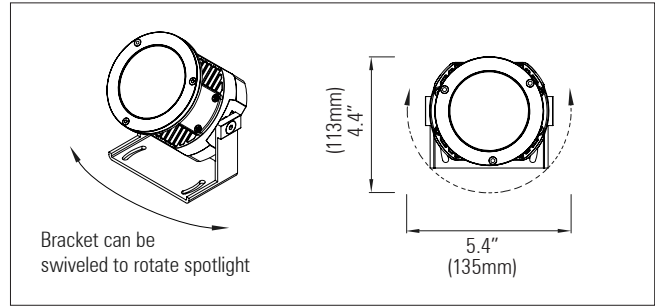

D 100 RGBW IP20 Class 2

1 x high-power RGBW LED cluster with ultra narrow beam lens

Interior LED spotlight range

D 100 IP20 Spotlight with 1 x high-power RGBW LED cluster array comprising of 4 x RGBW LEDs, with ultra narrow beam collimator lens

Interior LED spotlight range with integral LV DC to DC driver or remote AC to DC driver and extremely narrow beam for highly controlled, creative decorative lighting effects

Product description:

The D 100 IP20 spotlight range has been developed for use in architectural lighting applications where powerful, highly controlled lighting effects are required from a compact luminaire

Each spotlight comprises of: 1 x high-power RGBW LED cluster array comprising of 4 x RGBW LEDs, with Gaggione LLC06U collimator lens with ultra narrow spot beam

Up to 10 Watts per spotlight

Rotatable in two axes using the adjustable angle brackets. Other mounting brackets are also available including custom designs to meet project requirements