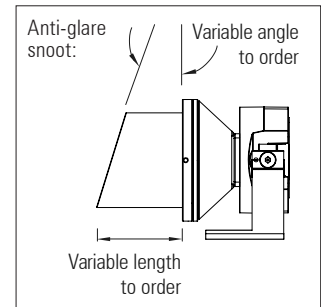

Product Code	IP	LED Type	LED Colour or white LED Colour Temp.(K)	CRI	Optics (°)	Anti-glare snoot	Fixing Type	Finish	
D 100 IP20 ULTRA NARROW LENS RGBW REMOTE DRIVER	20	LUMILEDS: Cluster of 4x LUXEON Z or CZ LEDs - RGBW	Specify colour / colour temp. for each of the 4 LEDs in the LED cluster array:		70	Gaggione LLC06U Ultra narrow lens: Luxeon Z LEDs: 5.8° Luxeon CZ LEDs: 6.2°	Adjustable angle Fixed angle Custom height adjustable angle (specify leg height) Custom solution	Black White Any RAL colour	
D 100 IP20 ULTRA NARROW LENS RGBW INTEGRAL DRIVER			Far Red, Deep Red, Red, Red-Orange, Amber, PC Amber, Mint, Lime, Green, Cyan, Blue, Royal Blue, Violet	22=2,200k 27=2,700k 30=3,000k 35=3,500k 40=4,000k 50=5,000k 57=5,700k 65=6,500k	80 90				Height: specify required height